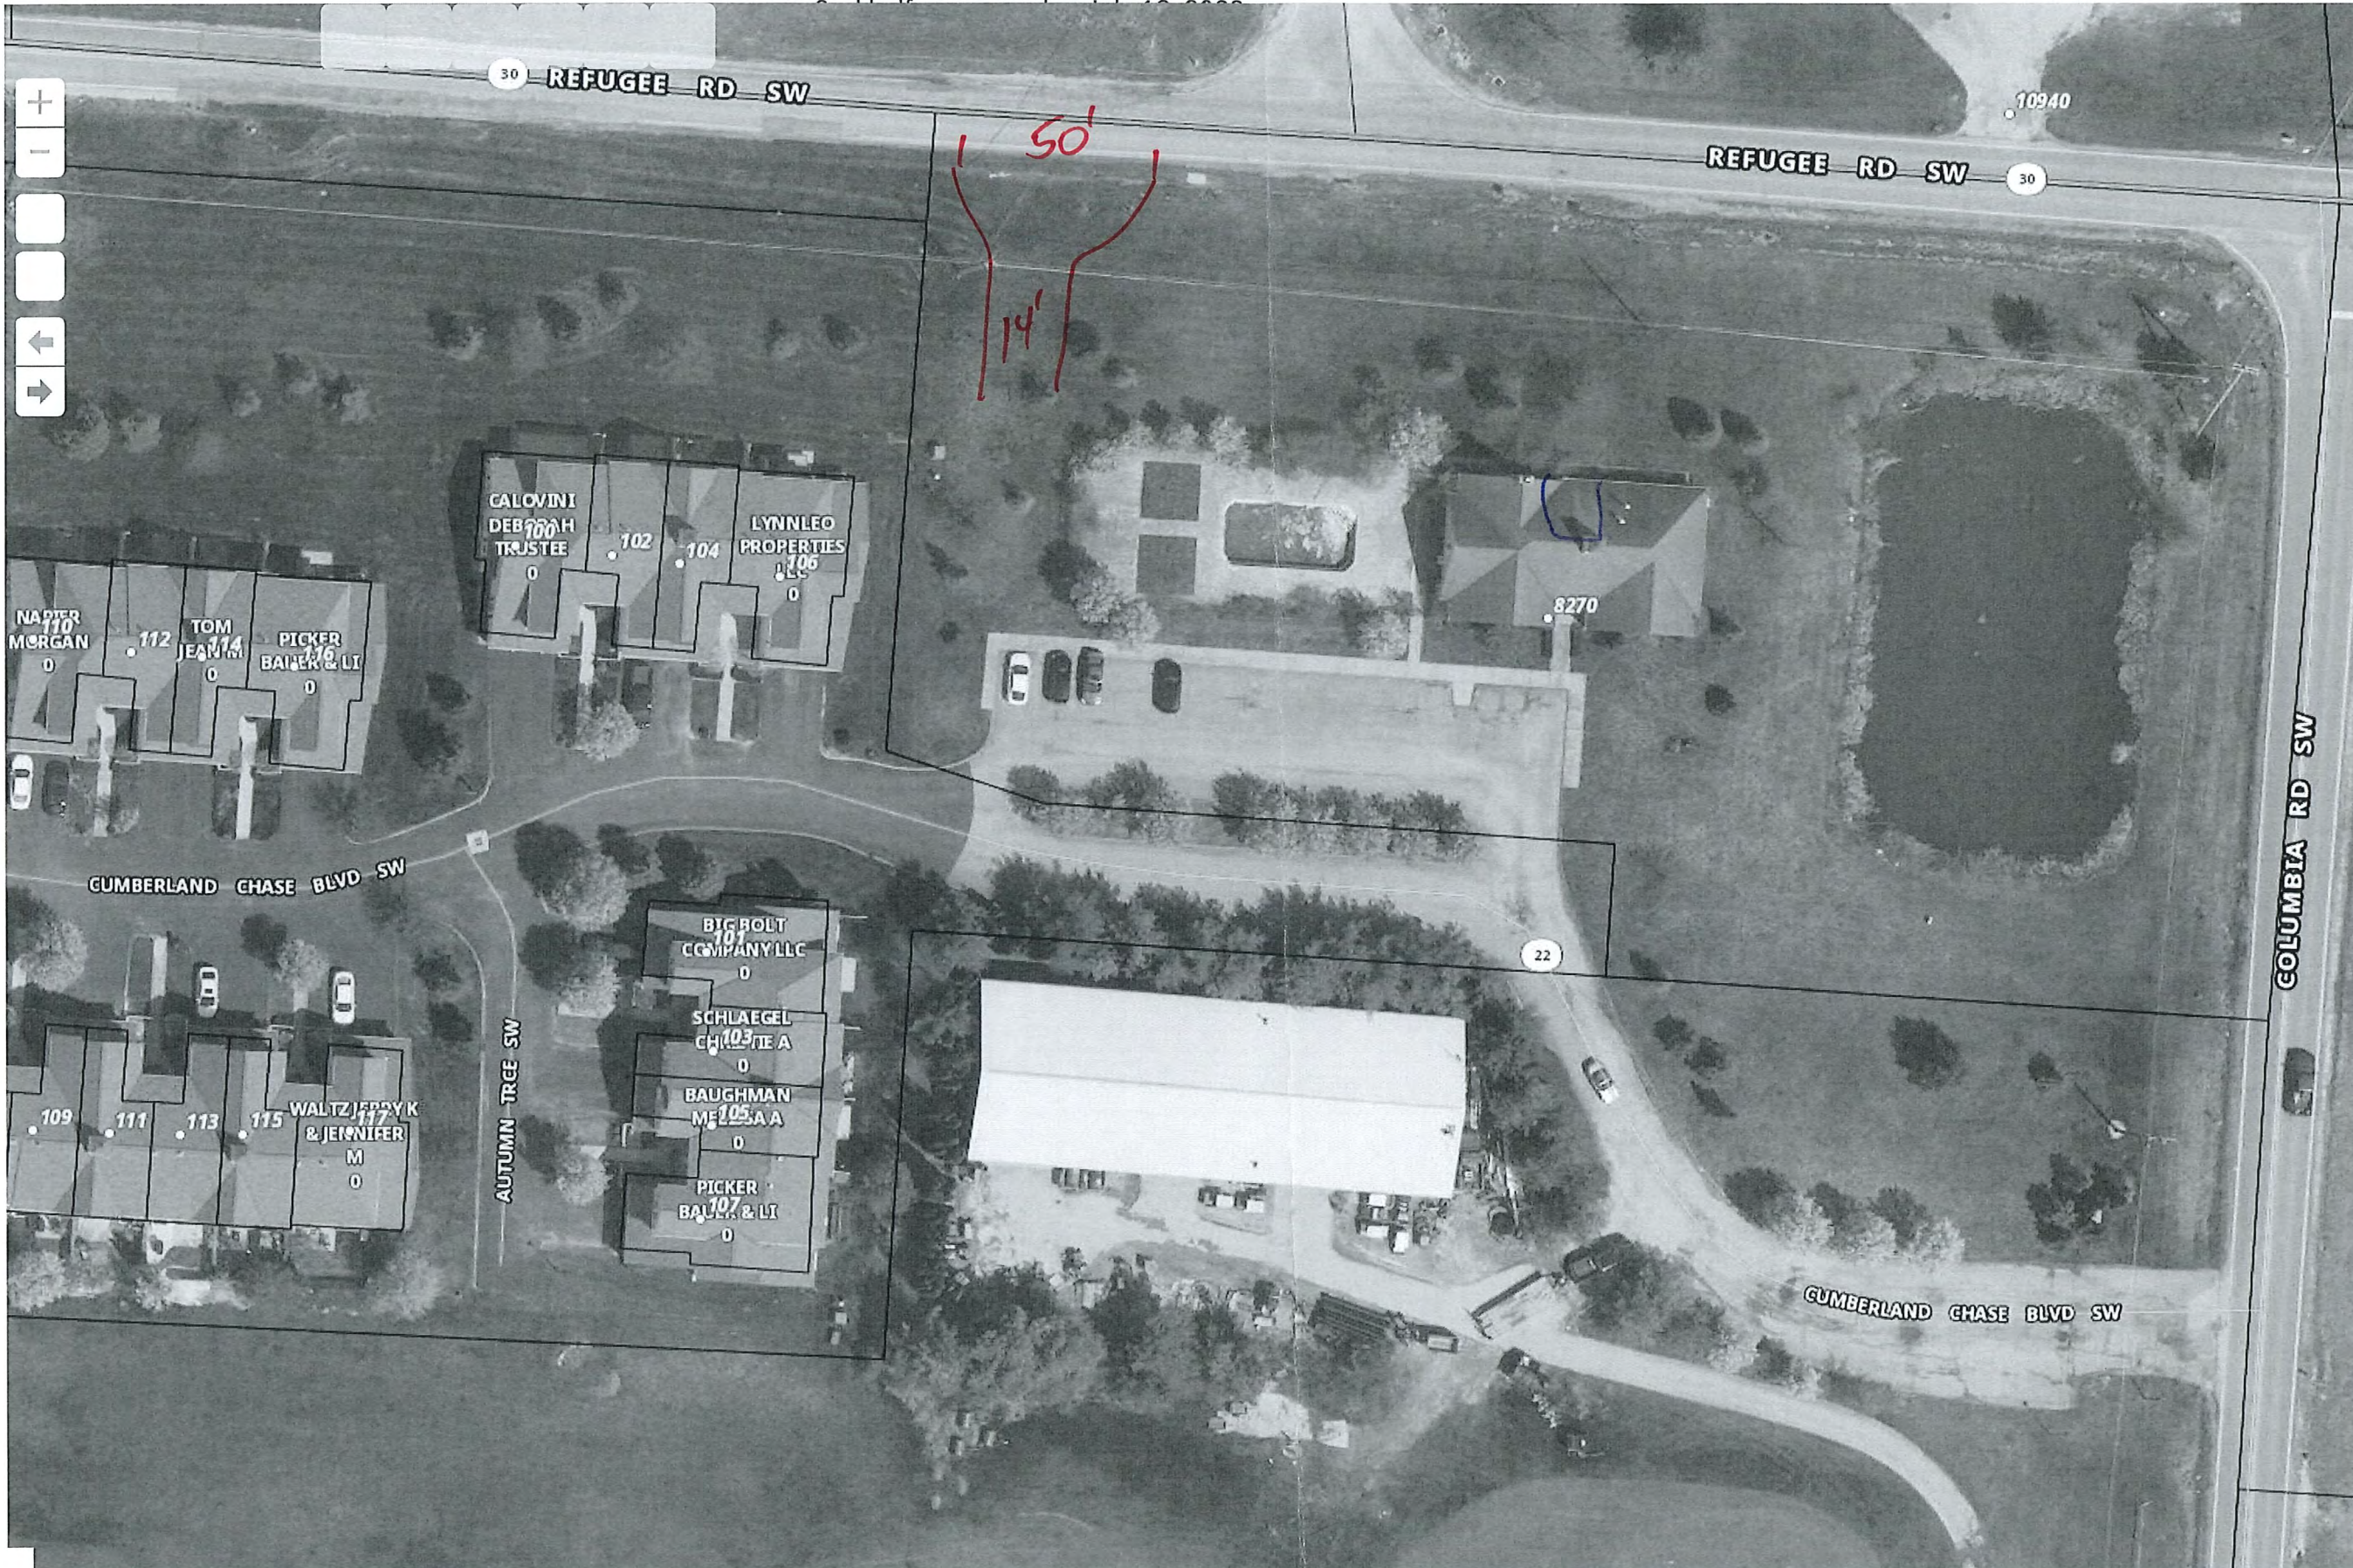

Map

- BOR
- Card
- CAUV
- Documents
- Land
- Map
- Parcel
- Pictometry
- Sketch
- Street View
- Structures
- Taxes
- Transfers
- Values

Help
Login

FIND YOUR PARCEL

Owner

Trouble Searching?

010-017070-03.001
SIMPSON RANDALL J &
LISA G
COLUMBIA RD SW
ETNA, OH 43062

Acres: 5.00
5.00 AC

Land: \$121,300
Improv: \$0
Total: \$121,300

Transfer Date: 07/08/2017
Amount: \$120,000
Conveyance: 1824
Valid Sale: Yes

Homestead: No
Owner Occ: No

Foreclosure: No
Certified Delq: No
On Contract: No
Bankruptcy: No
Tax Lien: No